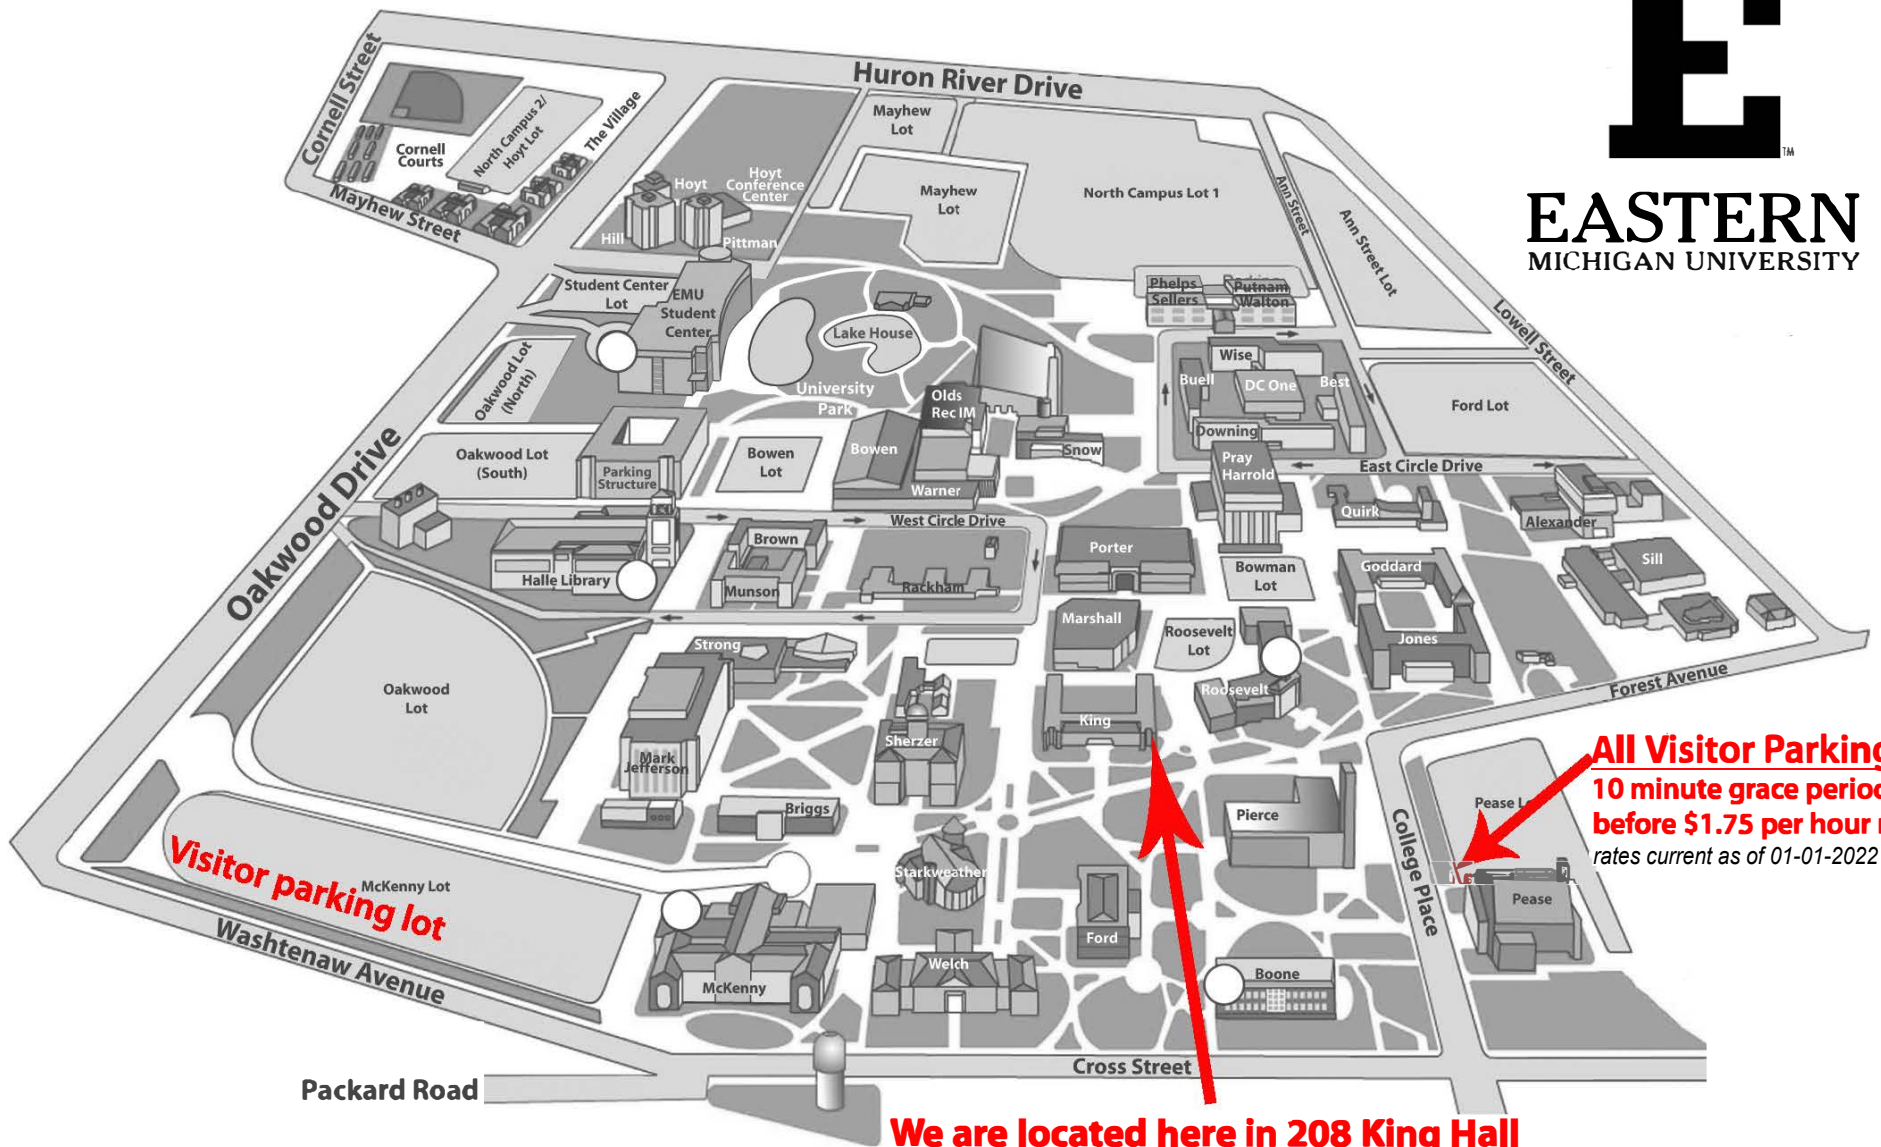

EASTERN
MICHIGAN UNIVERSITY

All Visitor Parking Lots
10 minute grace period
before \$1.75 per hour rate
rates current as of 01-01-2022

We are located here in 208 King Hall

Parking anywhere except in gated visitor lots or at parking meters will result in a parking ticket.